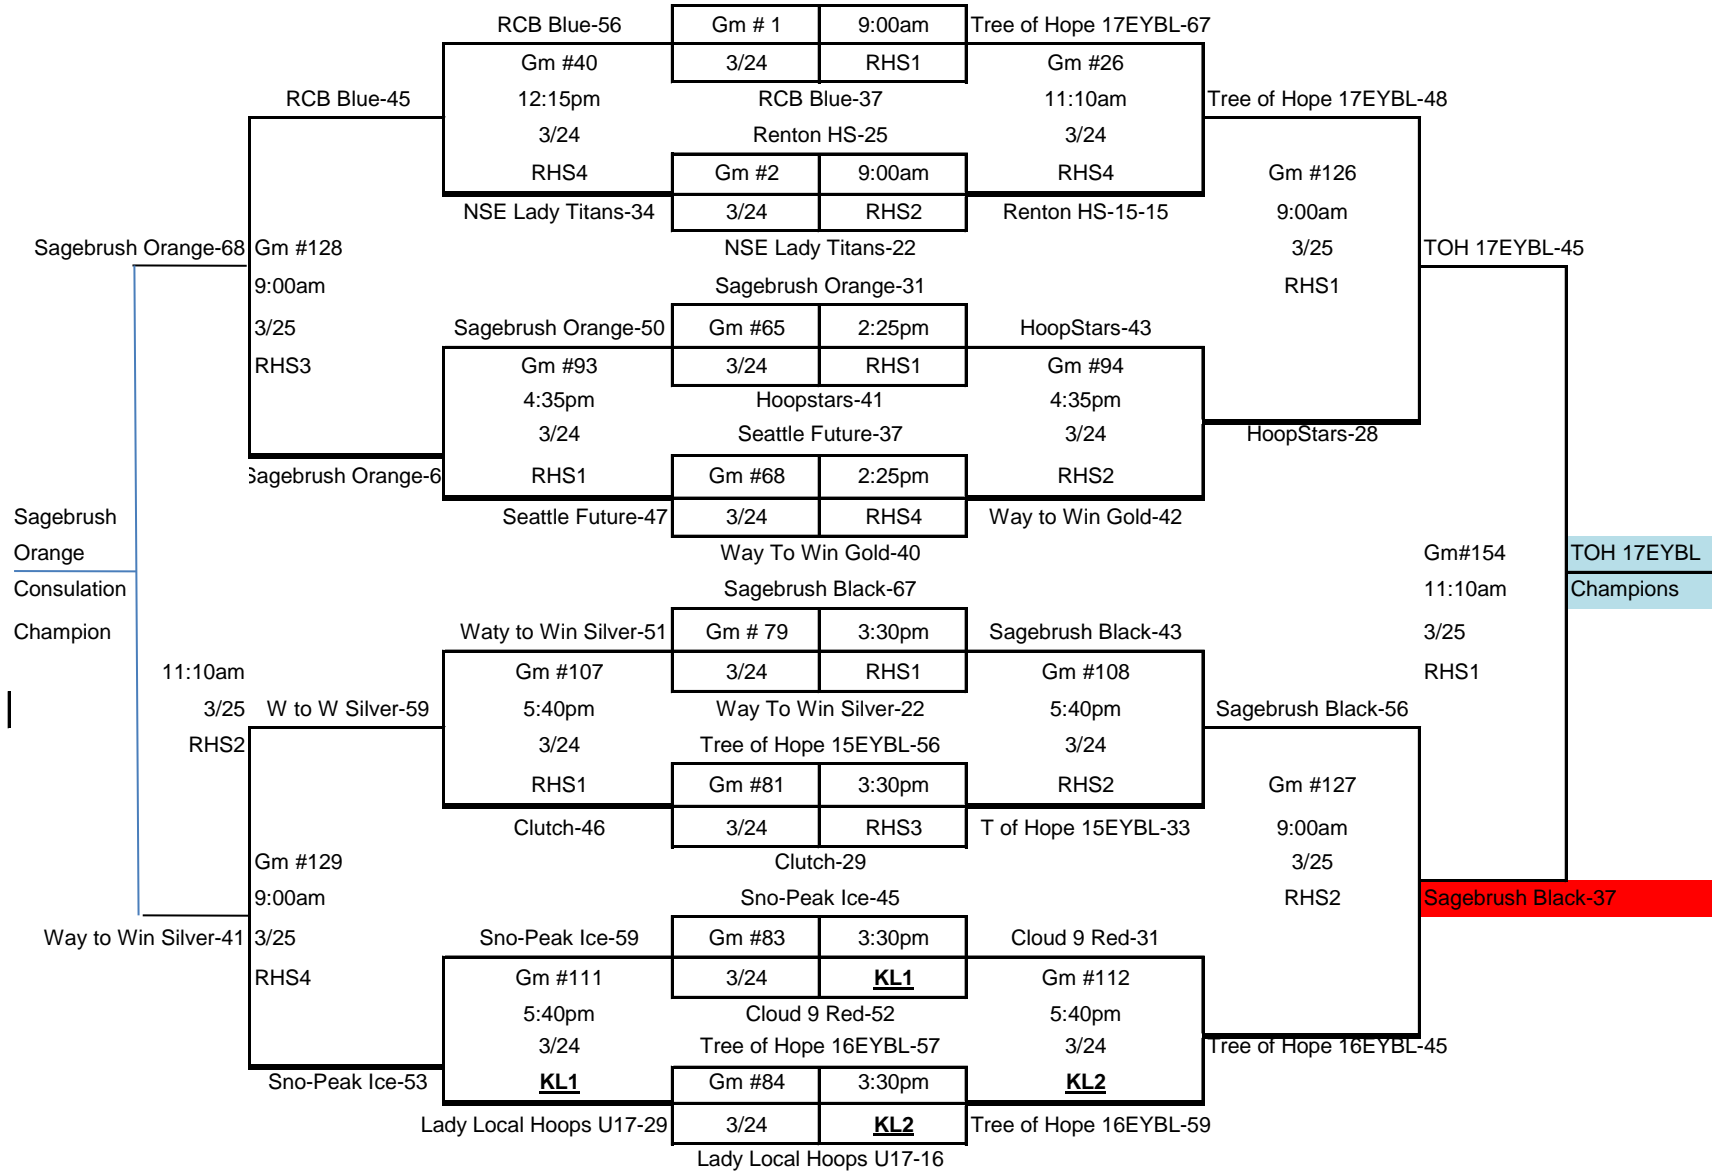

WTA 13th Annual Sweet Shot Girls Varsity Division:

Tree of Hope 17EYBL-77

Renton HS-33

Renton HS-27	Gm #170	12:15pm	Way to Win Gold-44
Gm #198	3/25	RHS3	Gm#199
2:25pm	Way to Win Gold-50		2:25pm
3/25	Tree of Hope 15EYBL-66		3/25
RHS3	Gm #171	12:15pm	RHS4
Cloud 9 Red-41	3/25	RHS4	Tree of Hope 15 EYBL-39

Cloud 9 Red-33

NSE Lady Titans-31

NSE Lady Titans-55	Gm #196	2:25pm	Seattle Future-48
Gm #224	3/25	RHS1	Gm #225
4:35pm	Seattle Future-41		4:35pm
3/25	Clutch-61		3/25
RHS1	Gm #197	2:25pm	RHS2
Lady Local Hoops-28	3/25	RHS2	Clutch-31

Lady Local Hoops-52

HoopStars-40

Gm #156	11:10am
3/25	RHS3

Tree of Hope 16EYBL-43

RCB Blue-44

Gm #157	11:10am
3/25	RHS4

SnoPeak Ice-69