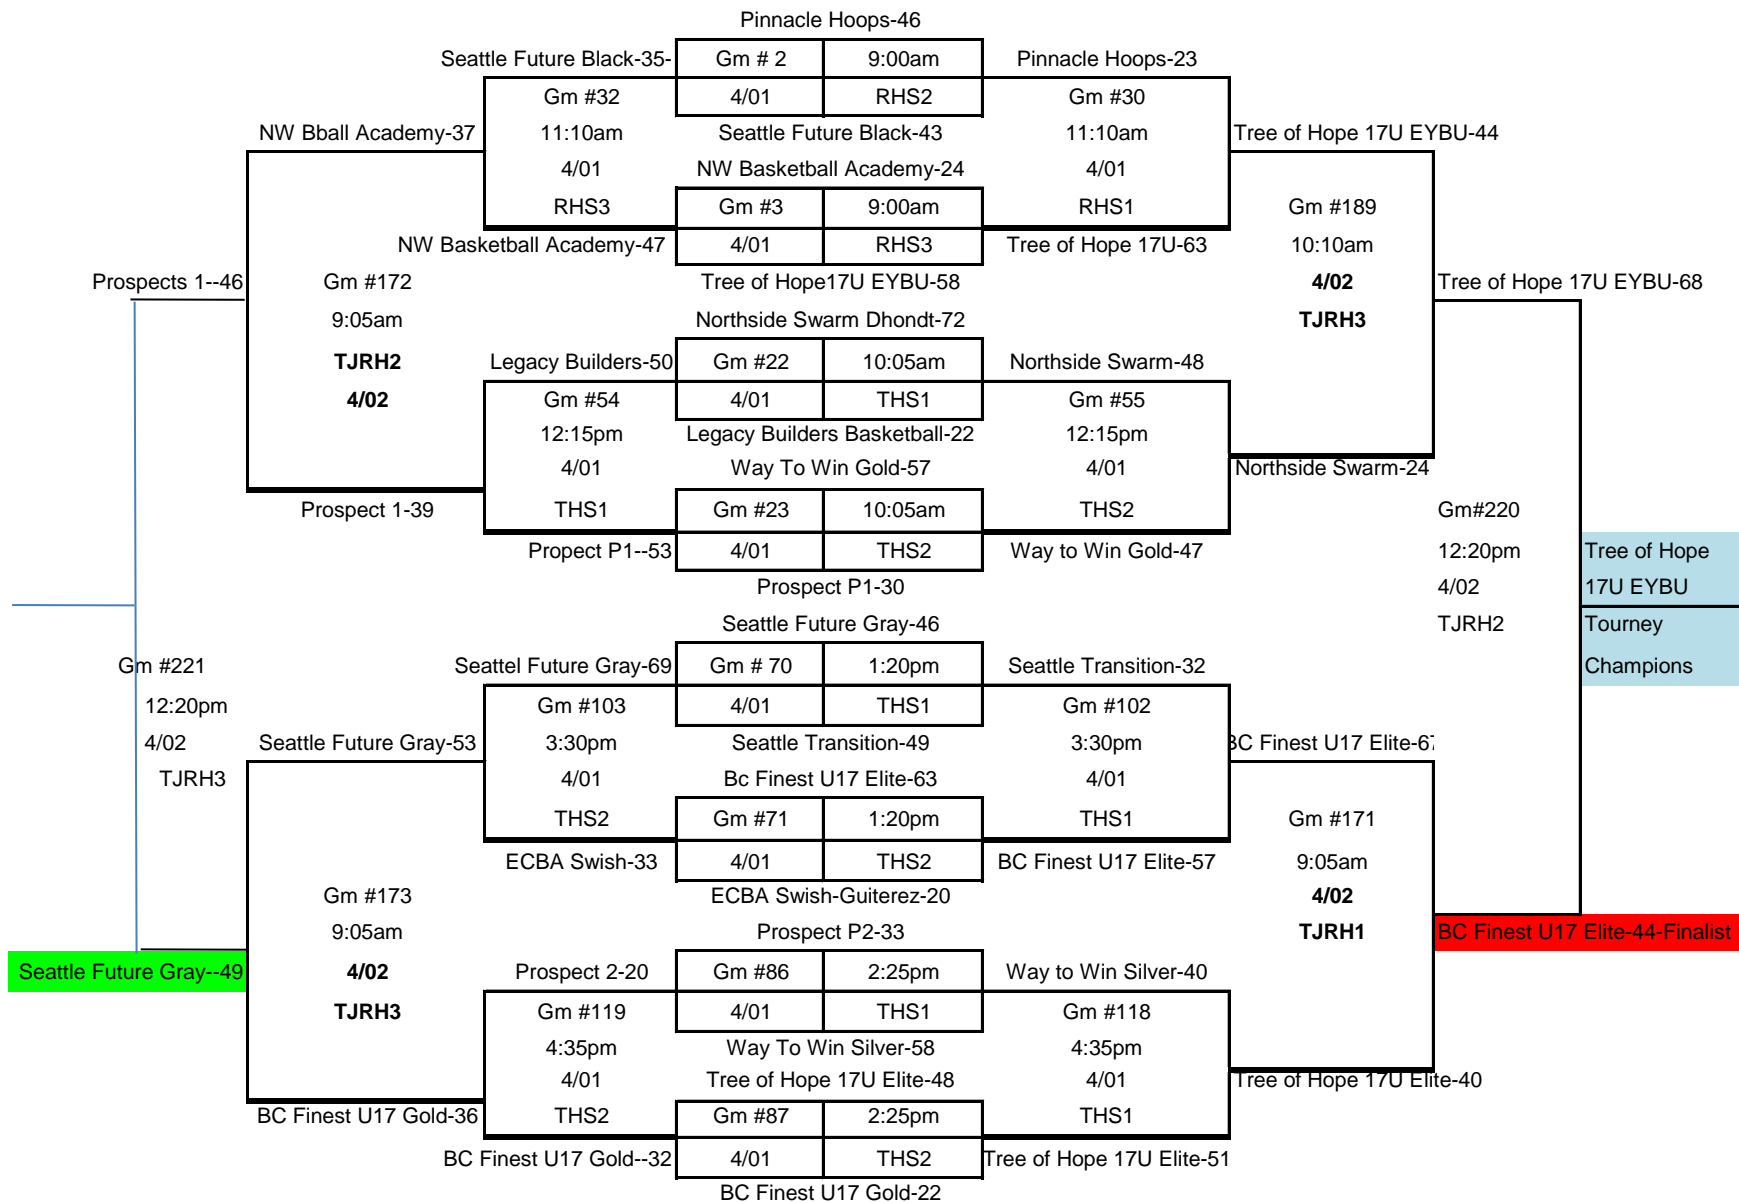

WTA WTA 12th Annual Sweet Shot Girls Varsity Gold Division:

Seattle Future Black-50			
Way to Win Silver-41	Gm #267	3:35pm	Seattle Future Black-50
Gm #298	4/02	TJRH1	Gm #297
5:45pm	Way to Win Silver-39		5:45pm
4/02	Legacy Builders-42		4/02
TJRH2	Gm #268	3:35pm	TJRH1
Legacy Builders-55	4/02	TJRH2	Seattle Transition-44

Seattle Transition-52			
ECBA Swish-Gutierrez-15			
ECBA Swish-42	Gm #269	3:35pm	Way to Win Gold-65
Gm #300	4/02	TJRH3	Gm #301
4/02	Way to Win Gold-71		4/02
5:45pm	Prospects 2-30		5:45pm
<u>THS1</u>	Gm #270	3:35pm	<u>THS2</u>
Prospects 2-29	4/02	<u>THS1</u>	Pinnacle Hoops-40
Pinnacle Hoops-68			