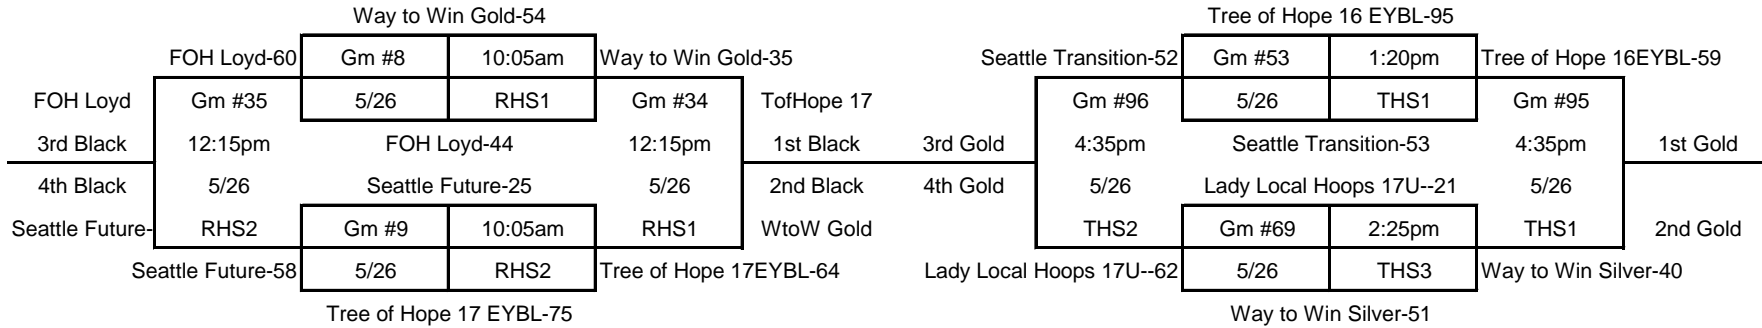

WTA 30th Annual Slammas Jamma Girls Varsity Gold Division:

Black Bracket

Gold Bracket

Seattle Transition- 46

Gm #305	3:35pm
5/28	RHS2

Lady Local Hoops- 54

FOH Loyd-52

Gm #289	1:25pm
5/28	RHS2

Way to Win Gold-50