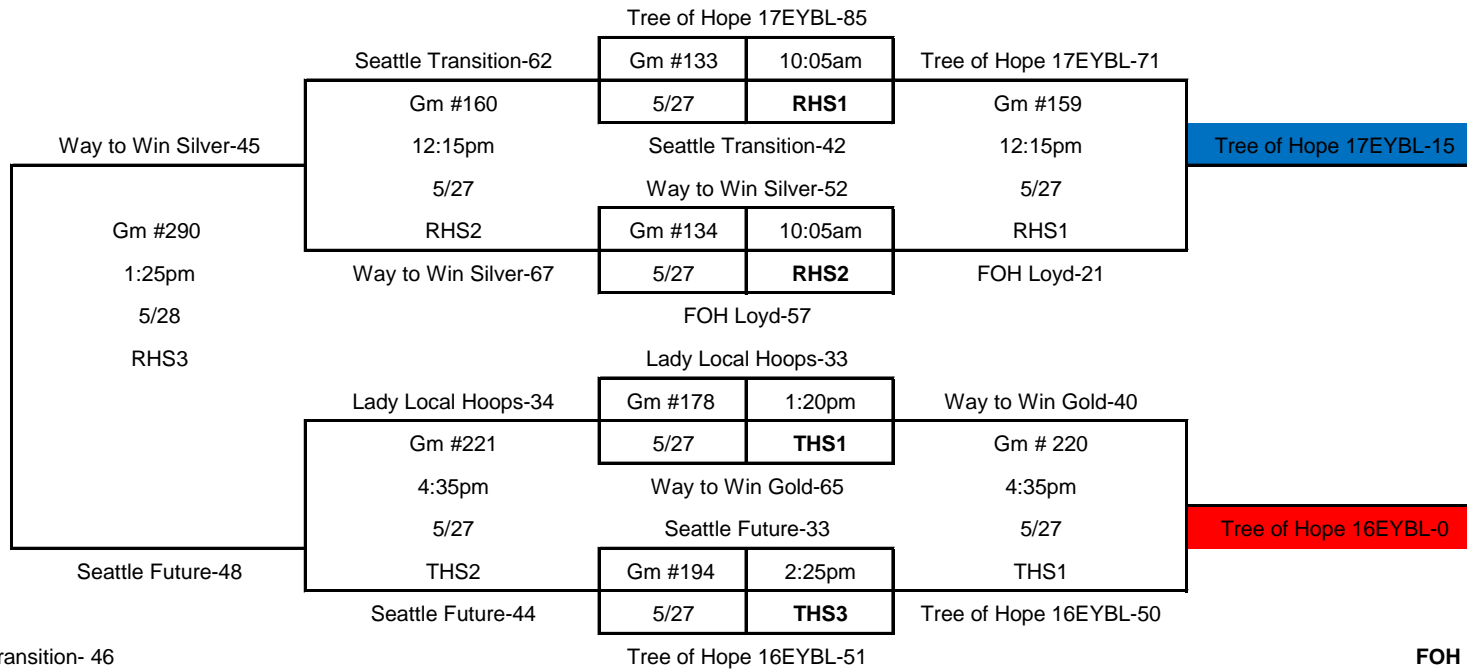

WTA 30th Annual Slammas Jamma Girls Varsity Gold Division:

Black Bracket

Gold Bracket

Seattle Transition- 46

Gm #305	3:35pm
5/28	RHS2

Lady Local Hoops- 54

FOH Loyd-52

Gm #289	1:25pm
5/28	RHS2

Way to Win Gold-50