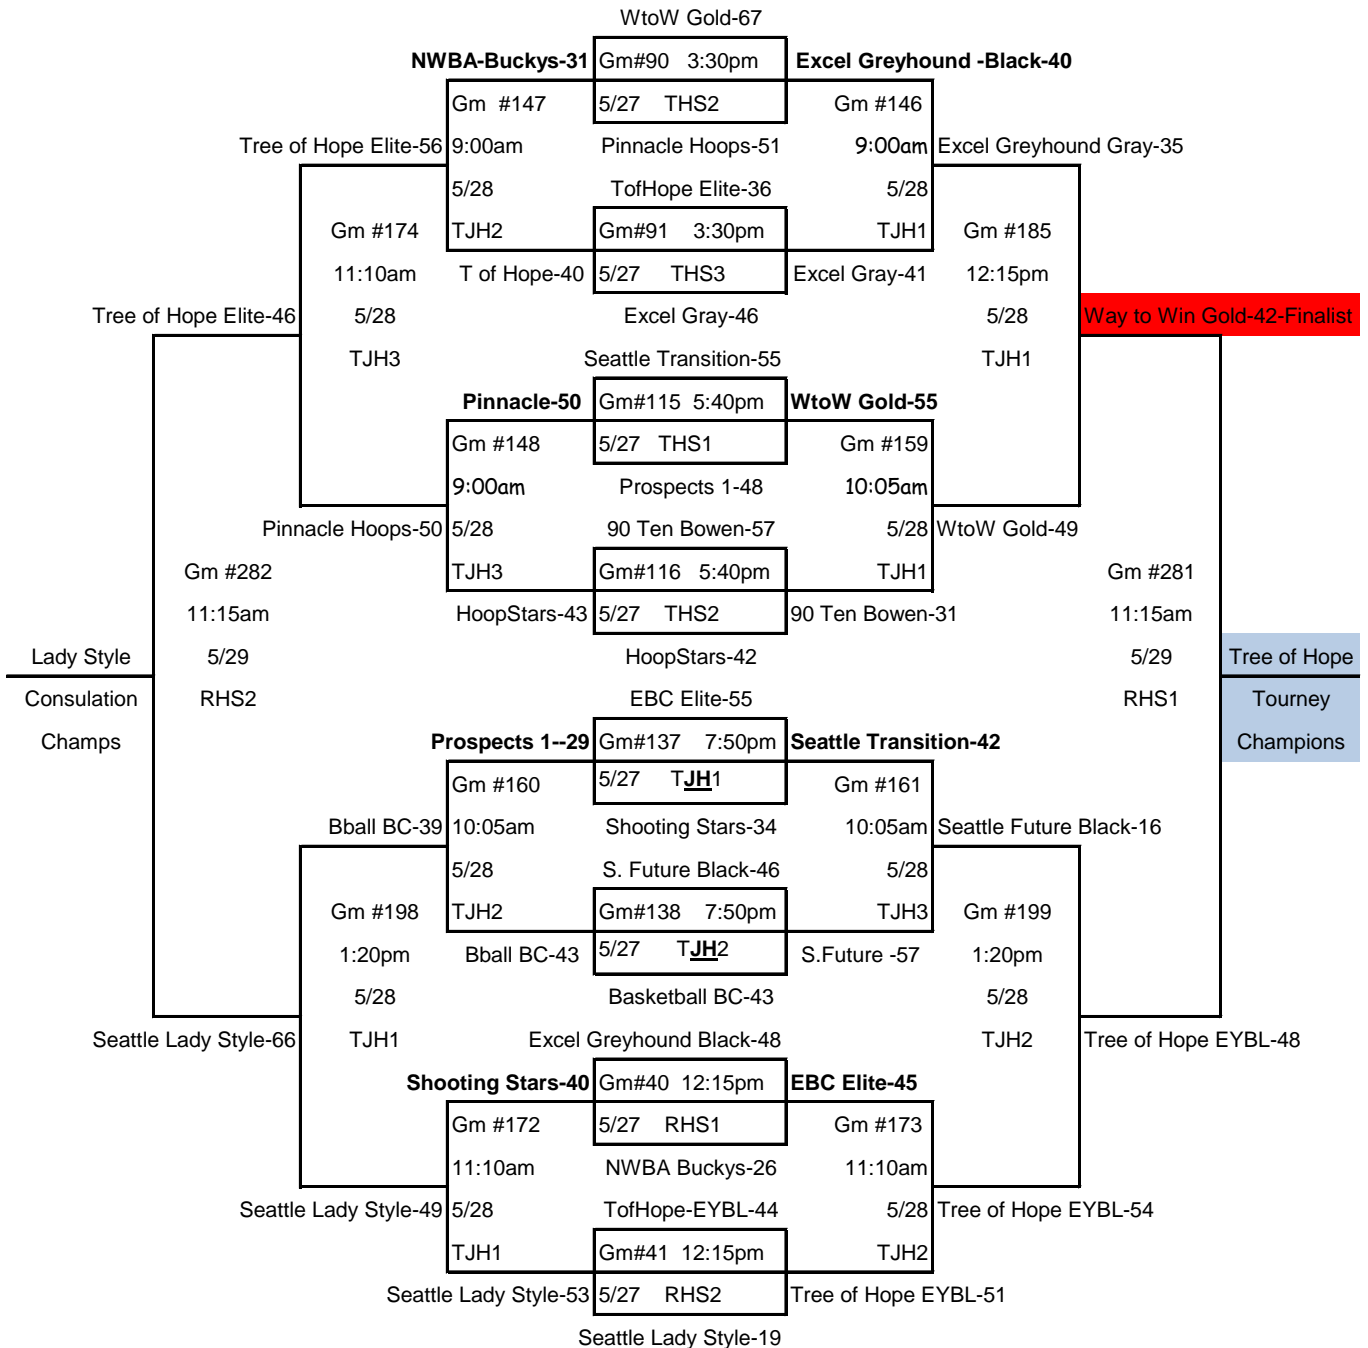

WTA 28Th Annual Slamma Jamma Girls Varsity Gold Division:

Way To Win Gold-71		Pinnacle Hoops-52		Seattle Transition-37		Prospects 1-32	
Gm #63	1:20pm	Gm #64	1:20pm	Gm #76	2:25pm	Gm #77	2:25pm
5/27	THS1	5/27	THS2	5/27	THS1	5/27	THS2
Excel Greyhounds Gray-18		Tree of Hope Elite-56		Hoopstars-26		90 Ten Bowen-43	
EBC Elite-36		Seattle Future Black-45		Seattle Lady Style-34		Tree of Hope EYBL-68	
Gm #113	5:40pm	Gm #114	5:40pm	Gm #14	10:05am	Gm #15	10:05am
5/27	TJH2	5/27	TJH3	5/27	RHS1	5/27	RHS2
Basketball Bc-32		Shooting Stars-38		Excel Greyhounds Black-41		NWBA Buckys-18	

Guarantee Games:

NWBA Buckys-42			
Prospect Hoops 1--46	Gm #186	12:15pm	NWBA Buckys-44
Gm #298	5/28	TJH2	Gm #297
9:05am	Prospect Hoops 1--35		9:05am
5/29	HoopStars-25		5/29
RHS2	Gm #211	2:25pm	RHS1
HoopStars-48	5/28	TJH1	Shooting Stars-39
Shooting Stars-44			

Excel Greyhound-Black-34			
Seattle Transition-39	Gm #212	2:25pm	Excel Greyhound Black-48
Gm #299	5/28	TJH2	Gm #300
9:05am	Seattle Transition-27		9:05am
5/29	90 Ten Bowen-25		5/29
RHS4	Gm #224	3:30pm	RHS3
90 Ten Bowen-43	5/28	TJH1	EBC Elite-40
EBC Elite-48			