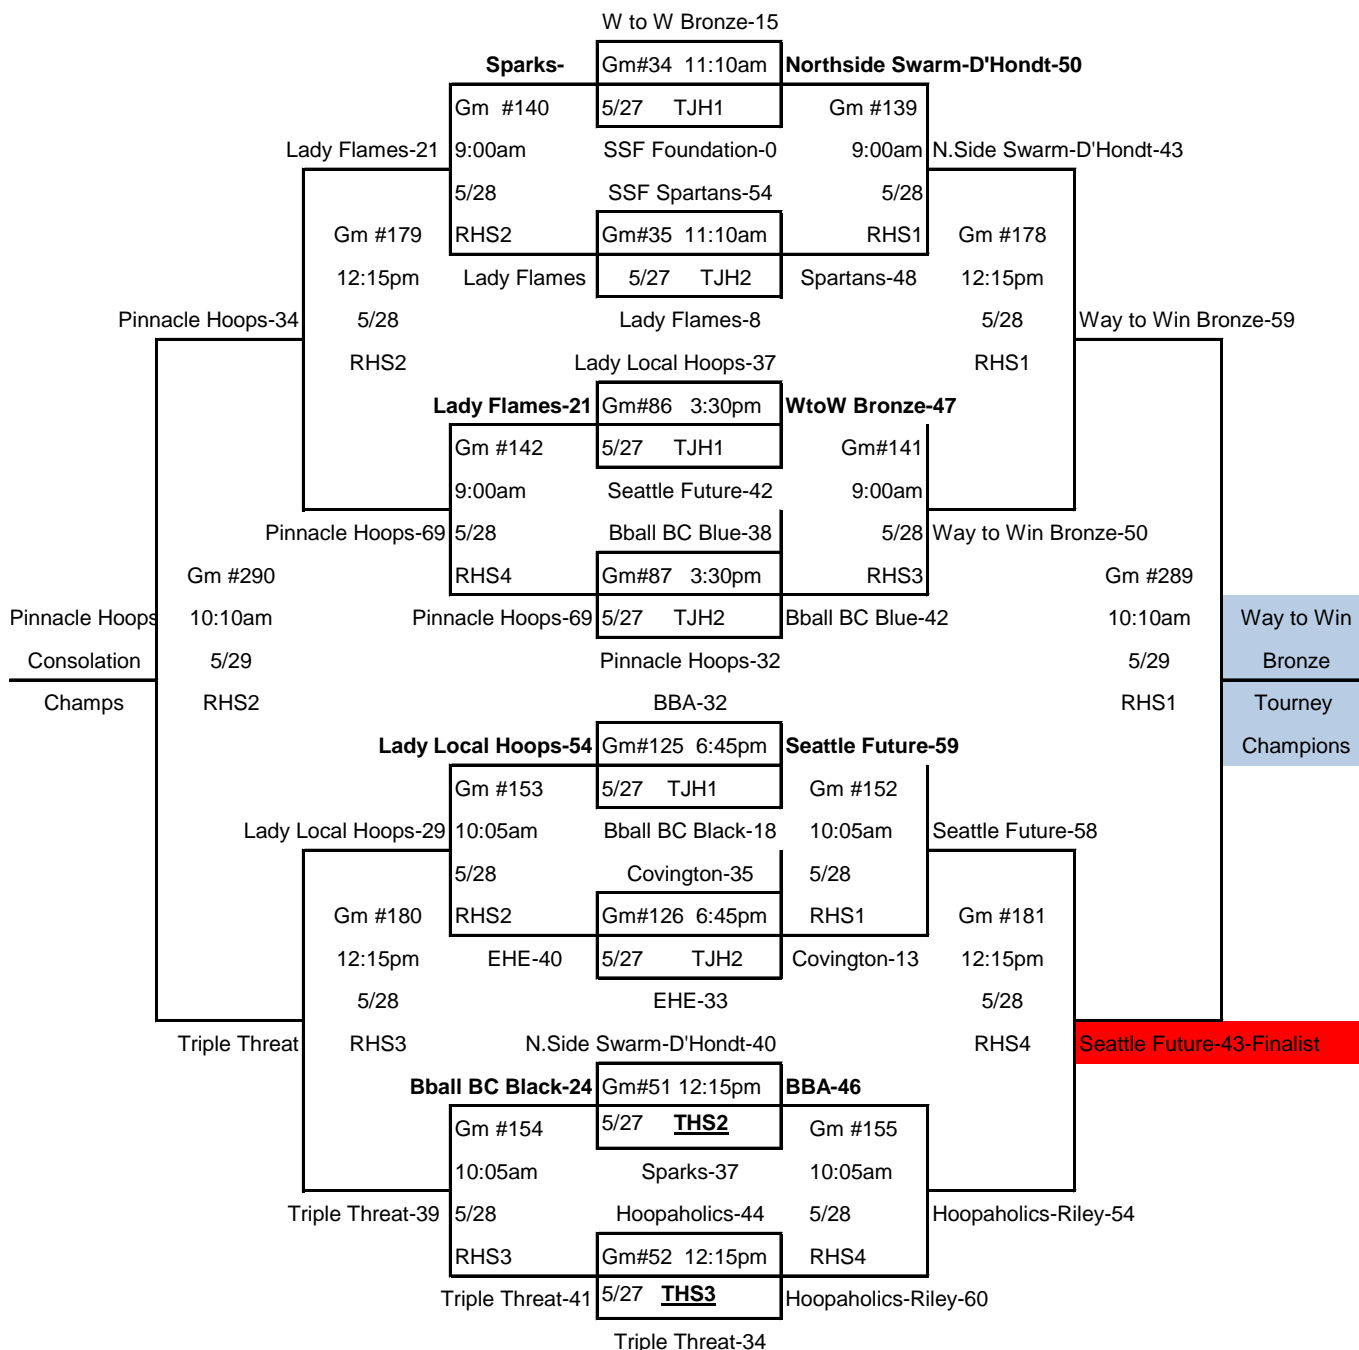

WTA 28Th Annual Slamma Jamma Girls Junior Varsity Division:

Way To Win Bronze-65		SSF Spartans-15		Pinnacle Hoops-26		Basketball Bc Blue-37	
Gm #8	9:00am	Gm #9	9:00am	Gm #60	1:20pm	Gm #62	1:20pm
5/27	TJH1	5/27	TJH2	5/27	TJH1	5/27	TJH3
Lady Flames-19		SSF Foundation-0		Lady Local Hoops-36		Seattle Future-25	
BBA-51		Basketball Bc Black-21		Triple Threat-27		Hoopaholics-Riley-54	
Gm #99	4:35pm	Gm #101	4:35pm	Gm #24	10:05am	Gm #26	10:05am
5/27	TJH1	5/27	TJH3	5/27	<b><u>THS1</u></b>	5/27	<b><u>THS3</u></b>
EHE-19		Covington Warriors-33		Northside Swarm D'Hondt-37		Sparks-34	

Guarantee Games:

Sparks-74

Gm #204	2:25pm
5/28	RHS1

EHE-36

Lady Flames--Fill in KMBA-0

Gm #205	2:25pm
5/28	RHS2

Bball BC Black-15

SSF Spartans-74