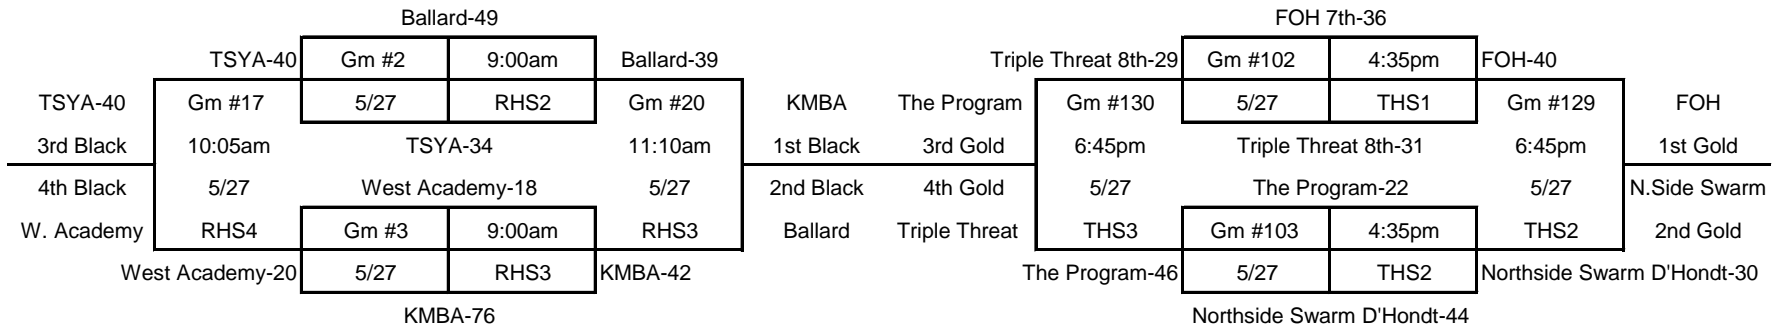

WTA 29Th Annual Slamma Jamma Girls 8th Grade Silver Division:

Black Bracket

Gold Bracket

TSYA-48

Gm #302	11:15am
5/29	TJH1

West Academy-21

Triple Threat-23

Gm #296	10:10am
5/29	TJH3