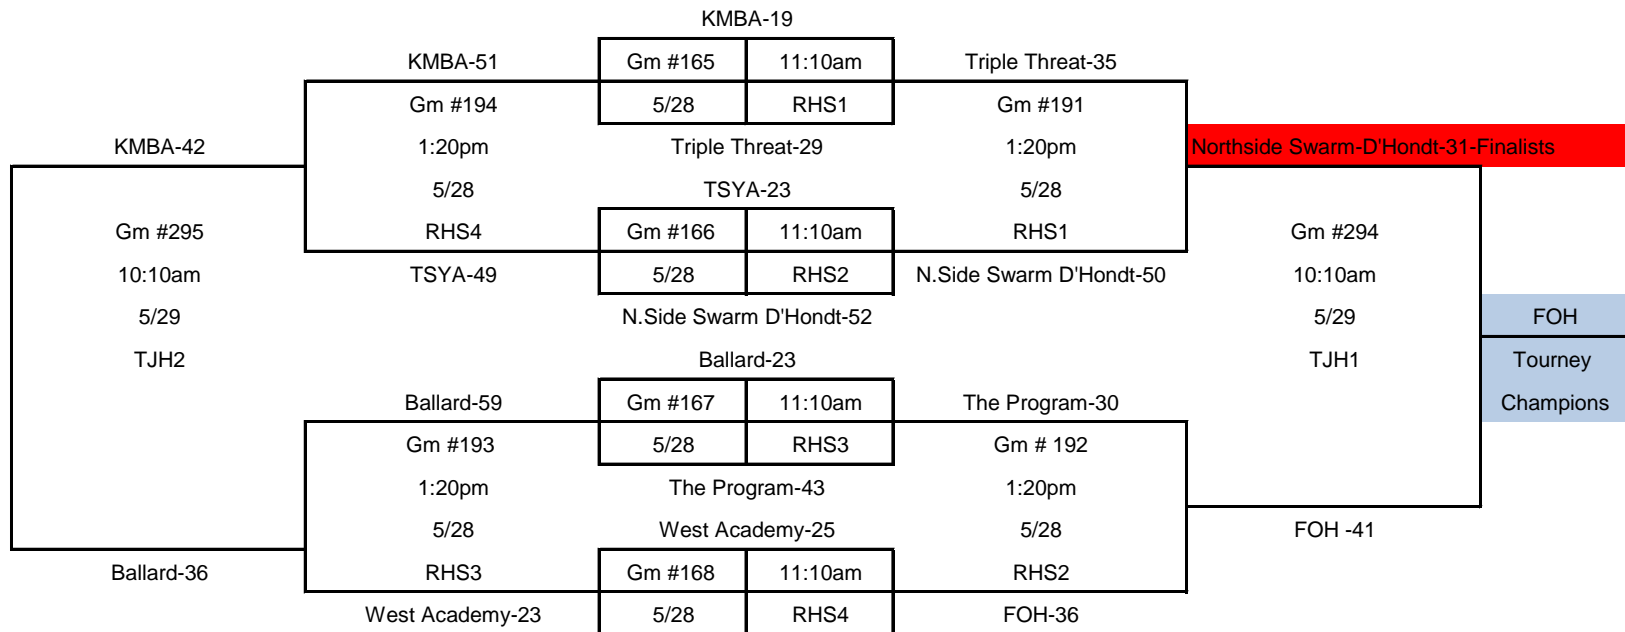

WTA 29Th Annual Slamma Jamma Girls 8th Grade Silver Division:

Black Bracket

Gold Bracket

TSYA-48

Gm #302	11:15am
5/29	TJH1

West Academy-21

Triple Threat-23

Gm #296	10:10am
5/29	TJH3