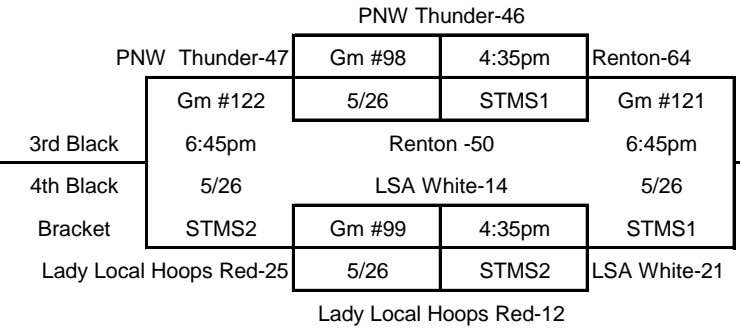

WTA 30th Annual Slamma Jamma Girls 7th Silver Division:

Black Bracket

Gold Bracket