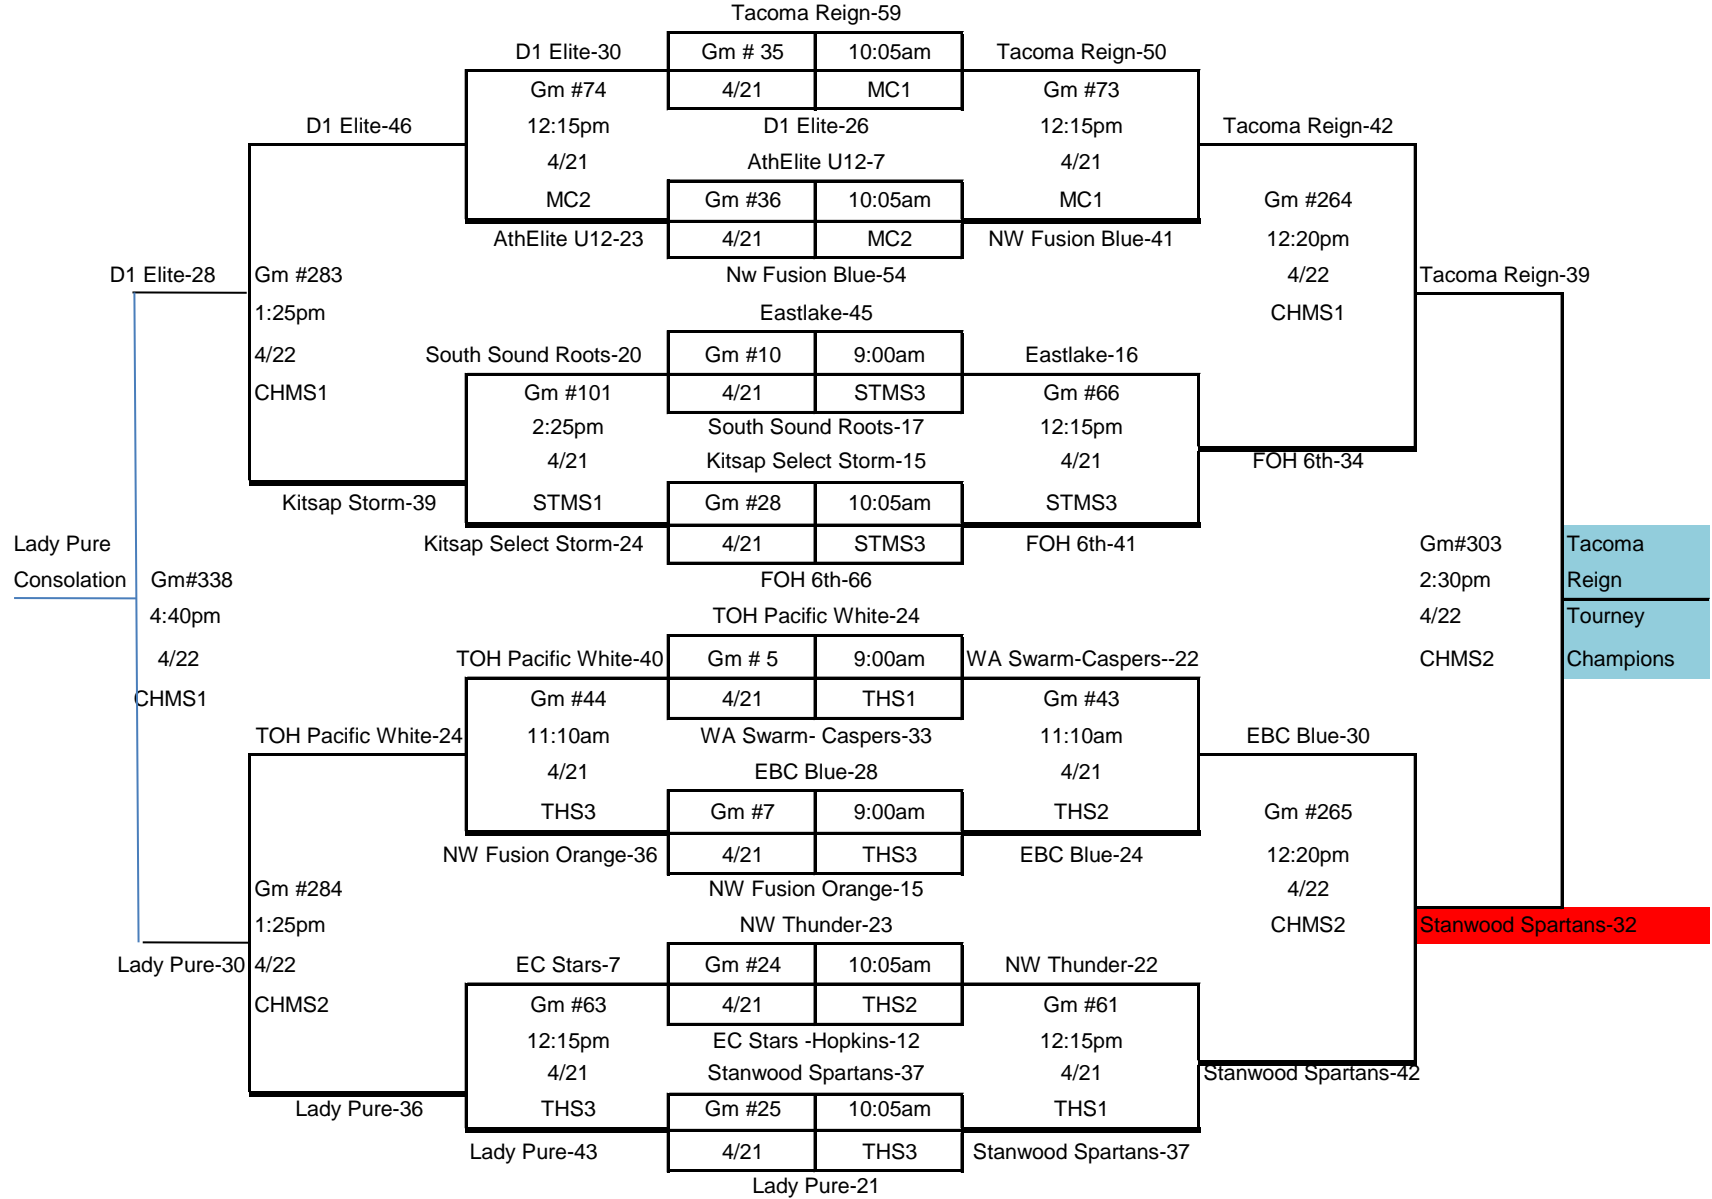

WTA 12th Annual Spring Fever Girls 6th Grade Division:

WA Swarm -Caspers-37

Eastlake-20	Gm #188	8:00am	WA Swarm-Caspers-22
Gm #227	4/22	CHMS1	Gm #226
10:10am	Eastlake-17		10:10am
4/22	NW Fusion Blue-50		4/22
CHMS2	Gm #189	8:00am	CHMS1
NW Thunder-22	4/22	CHMS2	NW Fusion Blue-50

NW Thunder-26

AthElite U12-24

AthElite U12-45	Gm #207	9:05am	NW Fusion Orange-29
Gm #246	4/22	CHMS1	Gm #245
11:15am	NW Fusion Orange-29		11:15am
4/22	South Sound Roots-19		4/22
CHMS2	Gm #208	9:05am	CHMS1
South Sound Roots-23	4/22	CHMS2	EC Stars-15

EC Stars-22

FOH 6th-32

Gm #322	3:35pm
4/22	CHMS2

EBC Blue-19

Kitsap Storm-18

Gm #339	4:40pm
4/22	CHMS2

TOH Pacific White-37