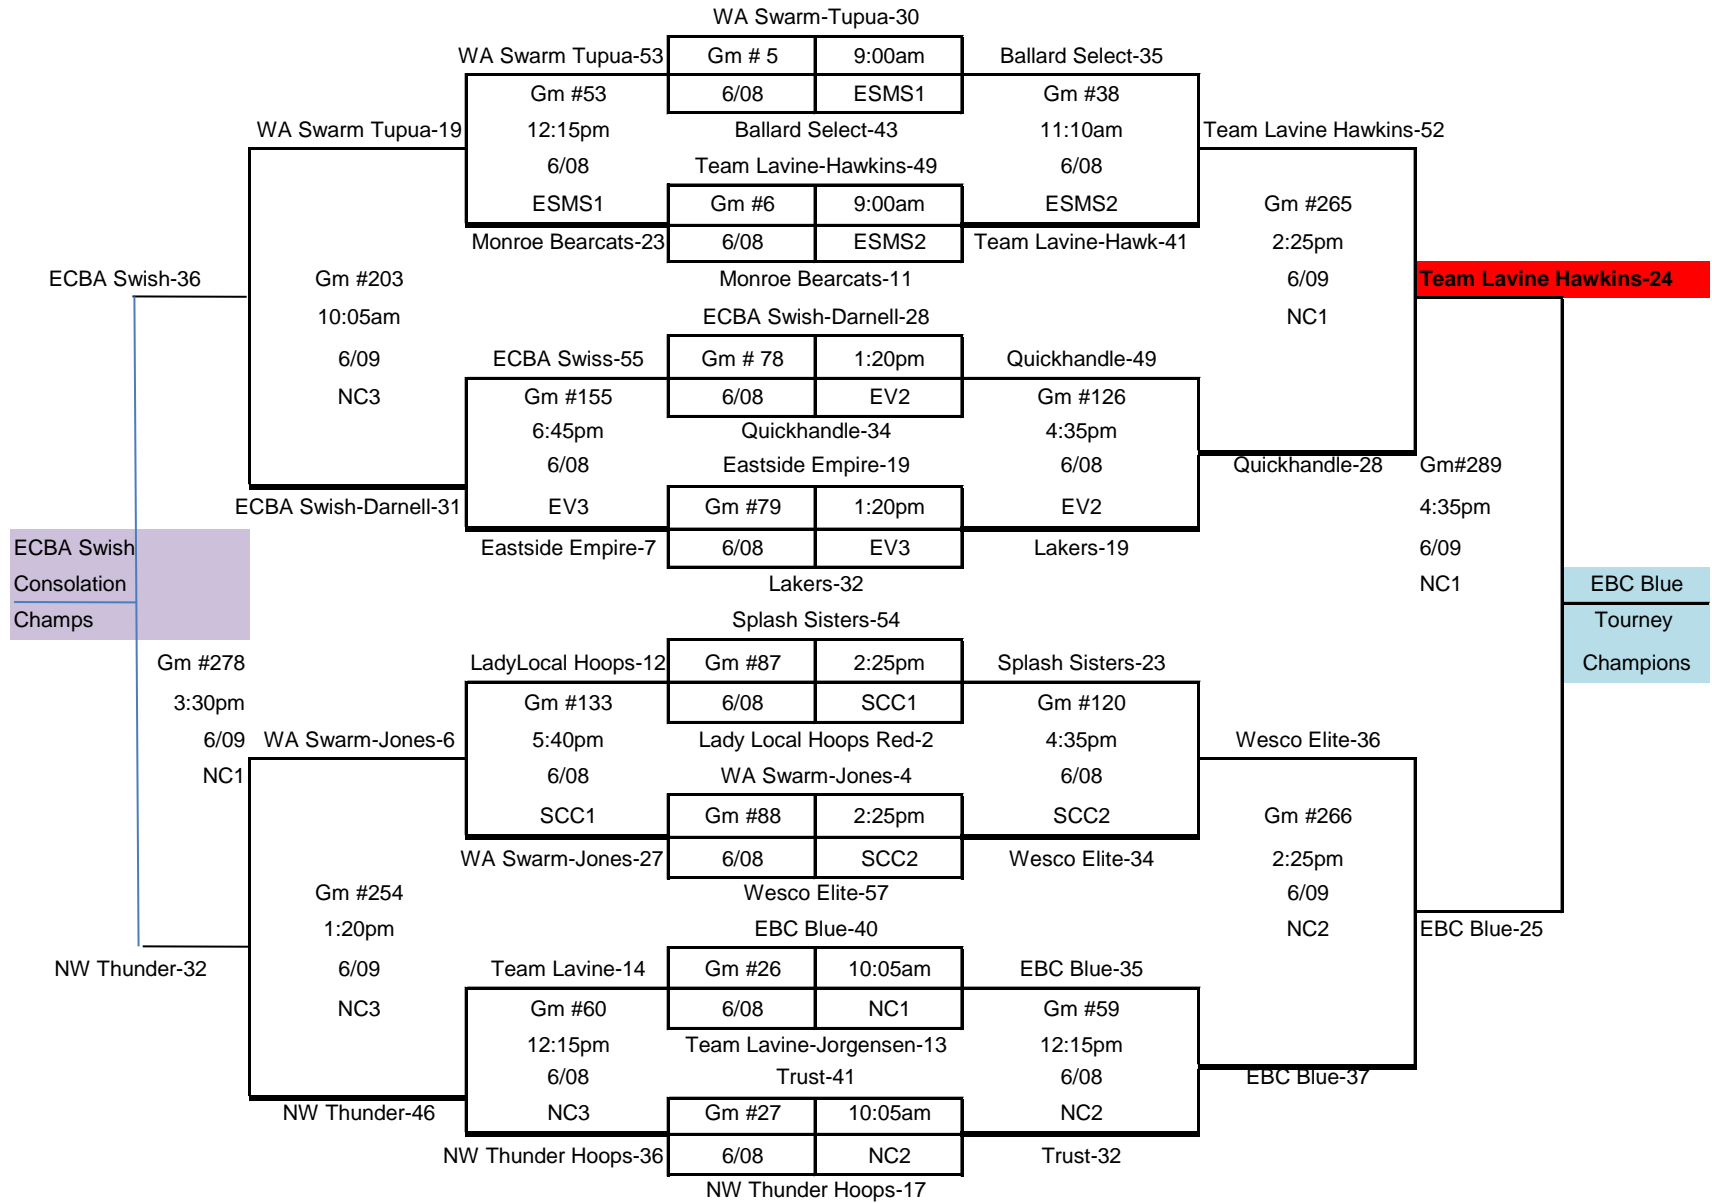

WTA 13th Annual Luau Girls 6th Grade Division:

Ballard Select-46

Lakers-28	Gm #267	2:25pm	Ballard Select-43
Gm #301	6/09	NC3	Gm #300
5:40pm	Lakers-11		5:40pm
6/09	Splash Sisters-28		6/09
NC2	Gm #280	3:30pm	NC1
Splash Sisters-57	6/09	NC3	Trust-33

Trust-54

Monroe Bearcats-25

Eastside Empire-35	Gm #290	4:35pm	Monroe Bearcats-34
Gm #309	6/09	NC2	Gm #308
6:45pm	Eastside Empire-24		6:45pm
6/09	Lady Local Hoops Red-7		6/09
NC2	Gm #291	4:35pm	NC1
Lady Local Hoops Red-9	6/09	NC3	Team Lavine-Jorgensen-32