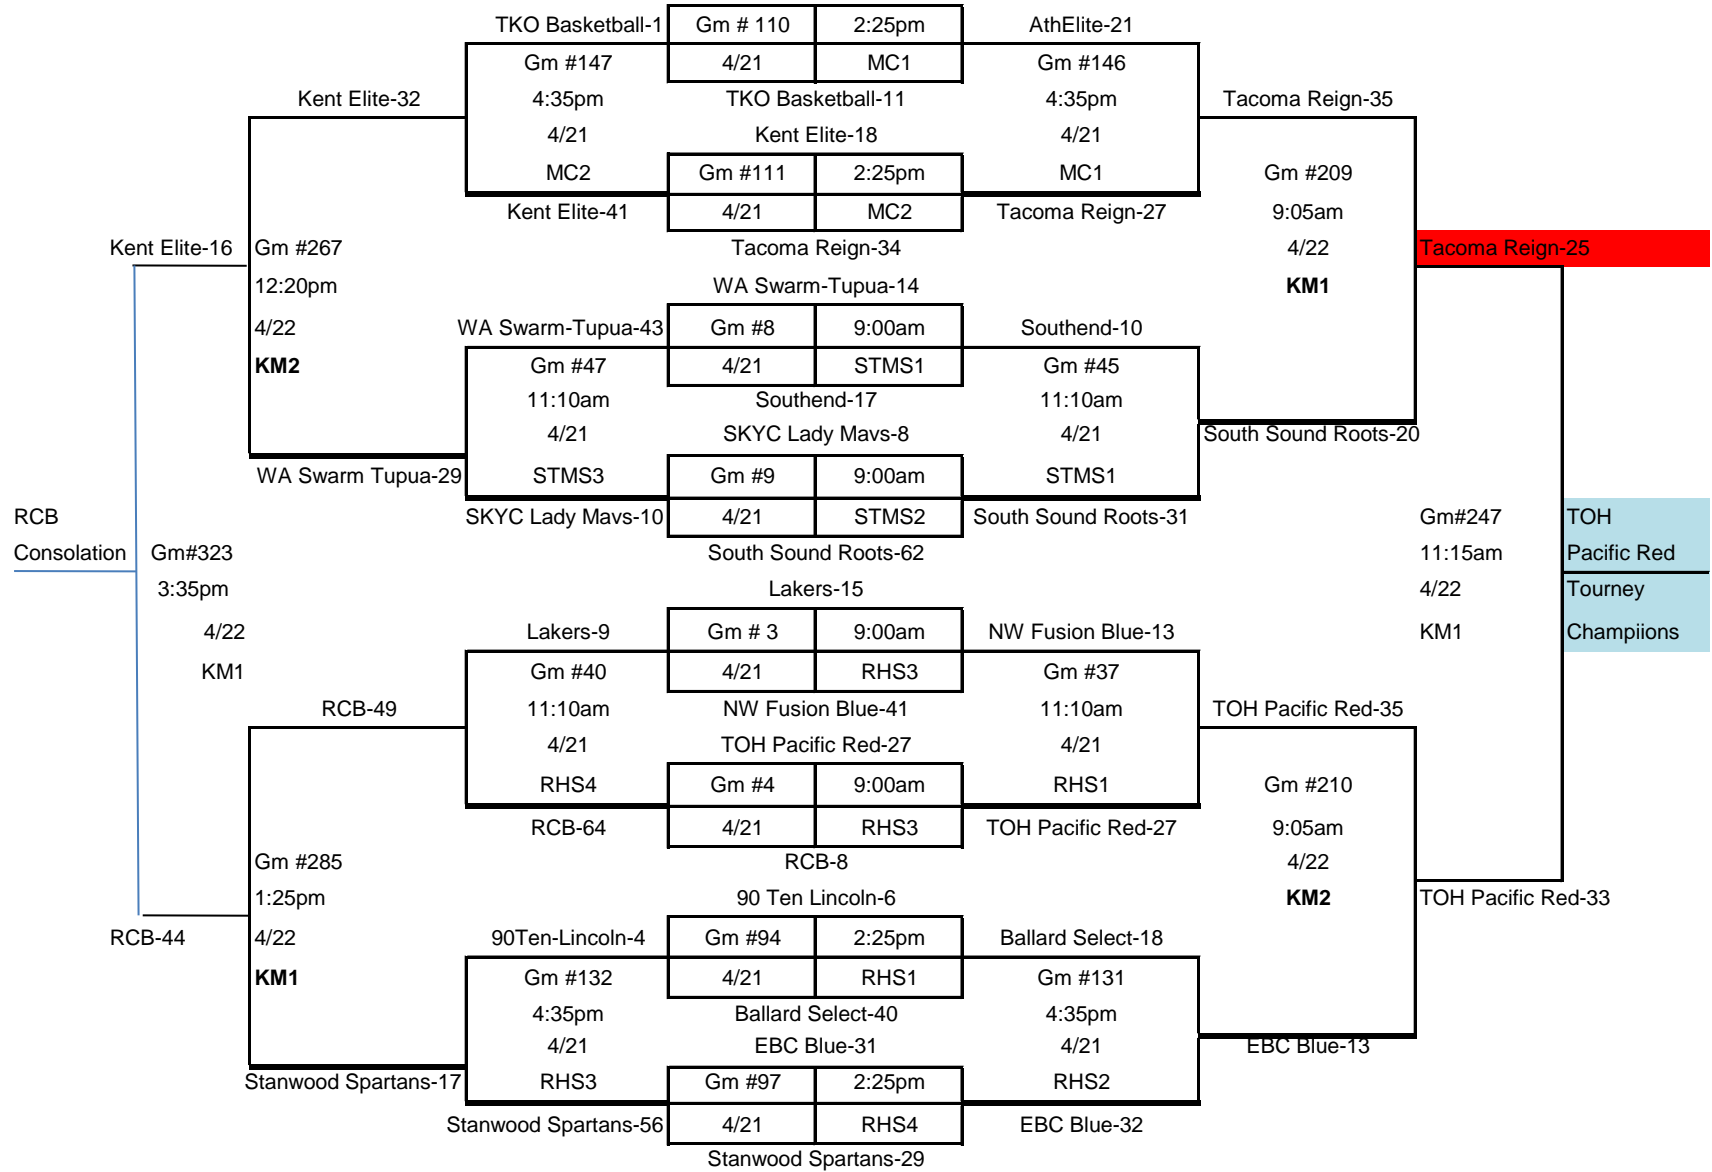

WTA 12th Annual Spring Fever Girls 5th Grade Purple:

AthElite U11-53

AthElite-21

AthElite-32	Gm #286	1:25pm	NW Fusion Blue-21
Gm #342	4/22	<b>KM2</b>	Gm #325
4:40pm	NW Fusion Blue-35		3:35pm
4/22	Southend-23		4/22
KM3	Gm #287	1:25pm	KM3
Southend-8	4/22	<b>KM3</b>	Ballard Select-17

Ballard Select-27

TKO Basketball-22

TKO Basketball-28	Gm #305	2:30pm	Lakers-34
Gm #341	4/22	<b>KM2</b>	Gm #340
4:40pm	Lakers-25		4:40pm
4/22	SKYC Lady Mavs-12		4/22
KM2	Gm #306	2:30pm	KM1
SKYC Lady Mavs-8	4/22	<b>KM3</b>	90 Ten-Lincoln-8

90 Ten-Lincoln-16

Southsound Roots-18

Gm #248	11:15am
4/22	<b>KM2</b>

EBC Blue-36

WA Swarm-Tupua-31

Gm #324	3:35pm
4/22	<b>KM2</b>

Stanwood Spartans-30