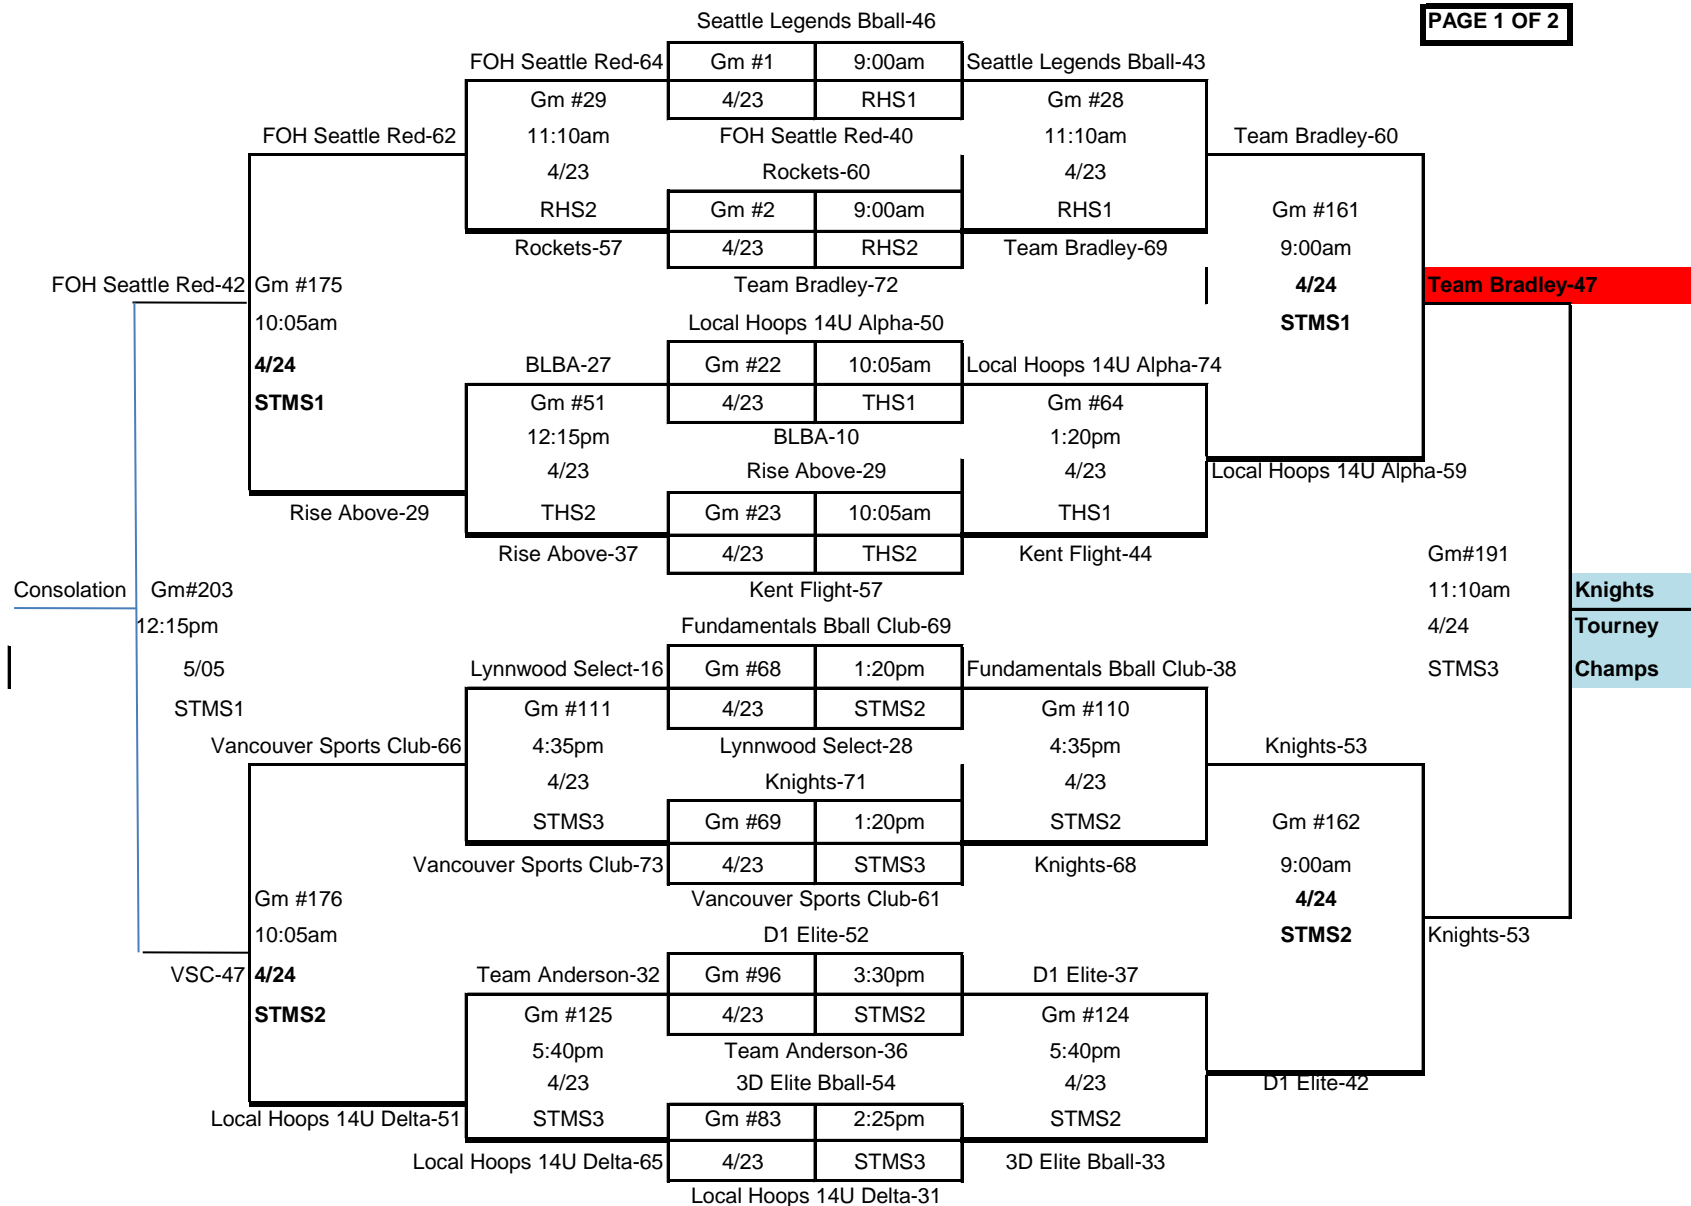

WTA 15th Annual Spring Fever Boys 8th Grade Division:

Lynnwood Select-30			
Lynnwood Select-26	Gm #231	2:25pm	BLBA-32
Gm #260	4/24	STMS1	Gm #259
4:35pm	BLBA-44		4:35pm
4/24	Rockets-56		4/24
STMS2	Gm #232	2:25pm	STMS1
Team Anderson-36	4/24	STMS2	Rockets-70
Team Anderson-41			
Seattle Legends Bball-37			
Fundamental Bball Club-65	Gm #245	3:30pm	Seattle Legends Bball-54
Gm #272	4/24	STMS1	Gm #271
5:40pm	Fundamental Bball Club-34		5:40pm
4/24	Kent Flight-35		4/24
STMS2	Gm #246	3:30pm	STMS1
Kent Flight-56	4/24	STMS2	3D Elite Bball-51
3D Elite Bball-44			

Rise Above-55

Gm #204	12:15pm
4/24	STMS2

Local Hoops 14U Delta-71

Local Hoops 14U Alpha-61

Gm #205	12:15pm
4/24	STMS3

D1 Elite-27