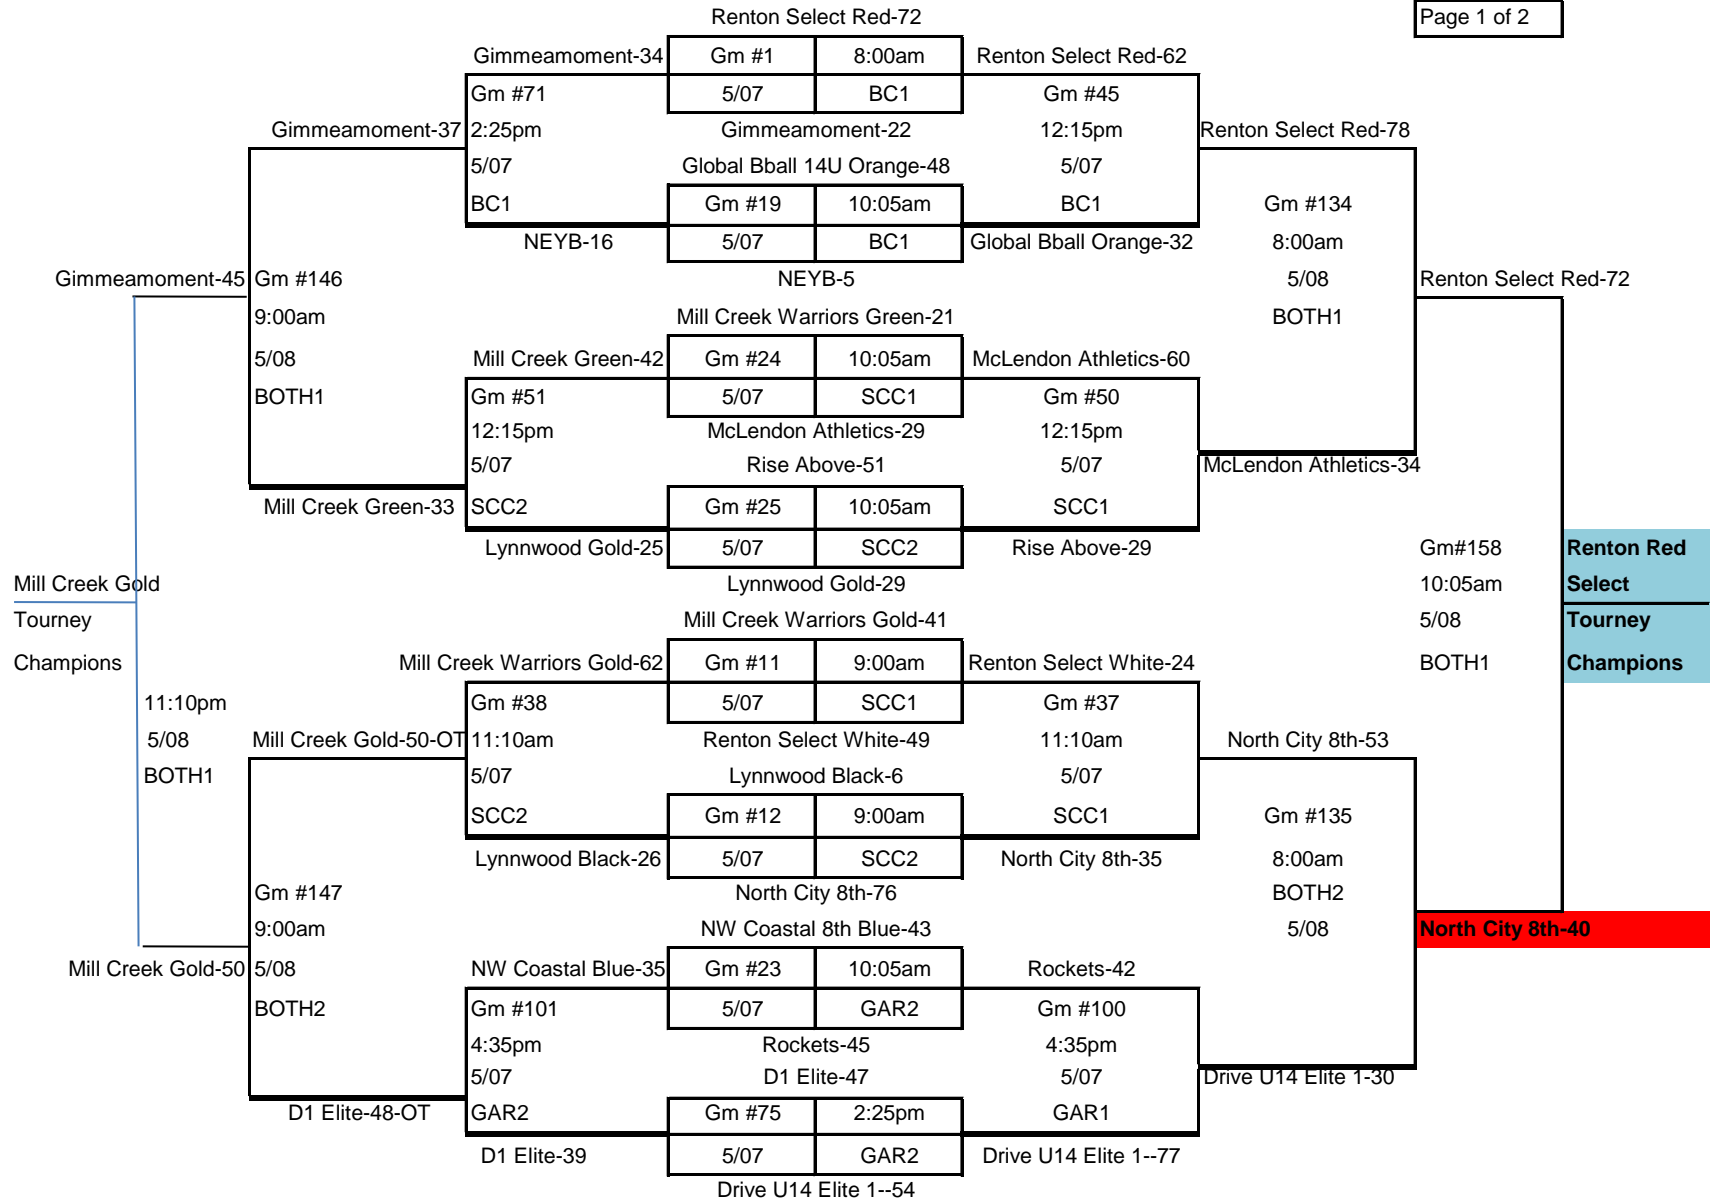

WTA 11th Annual Puget Sound Classic Boys 8th Grade Division:

| NEYB-21 | | | |
|-----------------------|------------------------|---------|------------------------|
| NEYB-31 | Gm #136 | 8:00am | Lynnwood Gold-19 |
| Gm #160 | 5/08 | BOTH3 | Gm #172 |
| 10:05am | Lynnwood Gold-33 | | 11:10am |
| 5/08 | Lynnwood Black-23 | | 5/08 |
| BOTH3 | Gm #148 | 9:00am | BOTH3 |
| Lynnwood Black-49 | 5/08 | BOTH3 | NW Coastal Blue-51 |
| NW Coastal Blue-51 | | | |
| Global 14U Orange-41 | | | |
| Rise Above-42 | Gm #182 | 12:15pm | Global 14U Orange-38 |
| Gm #207 | 5/08 | BOTH1 | Gm #206 |
| 2:25pm | Rise Above-27 | | 2:25pm |
| 5/08 | Renton Select White-70 | | 5/08 |
| BOTH2 | Gm #183 | 12:15pm | BOTH1 |
| Rockets-65 | 5/08 | BOTH2 | Renton Select White-46 |
| Rockets-39 | | | |
| McLendon Athletics-56 | | | |
| | Gm #159 | 10:05am | |
| | 5/08 | BOTH2 | |
| Drive U14 Elite 1-63 | | | |
| Mill Creek Green-22 | | | |
| | Gm #171 | 11:10am | |
| | 5/08 | BOTH2 | |
| D1 Elite-54 | | | |