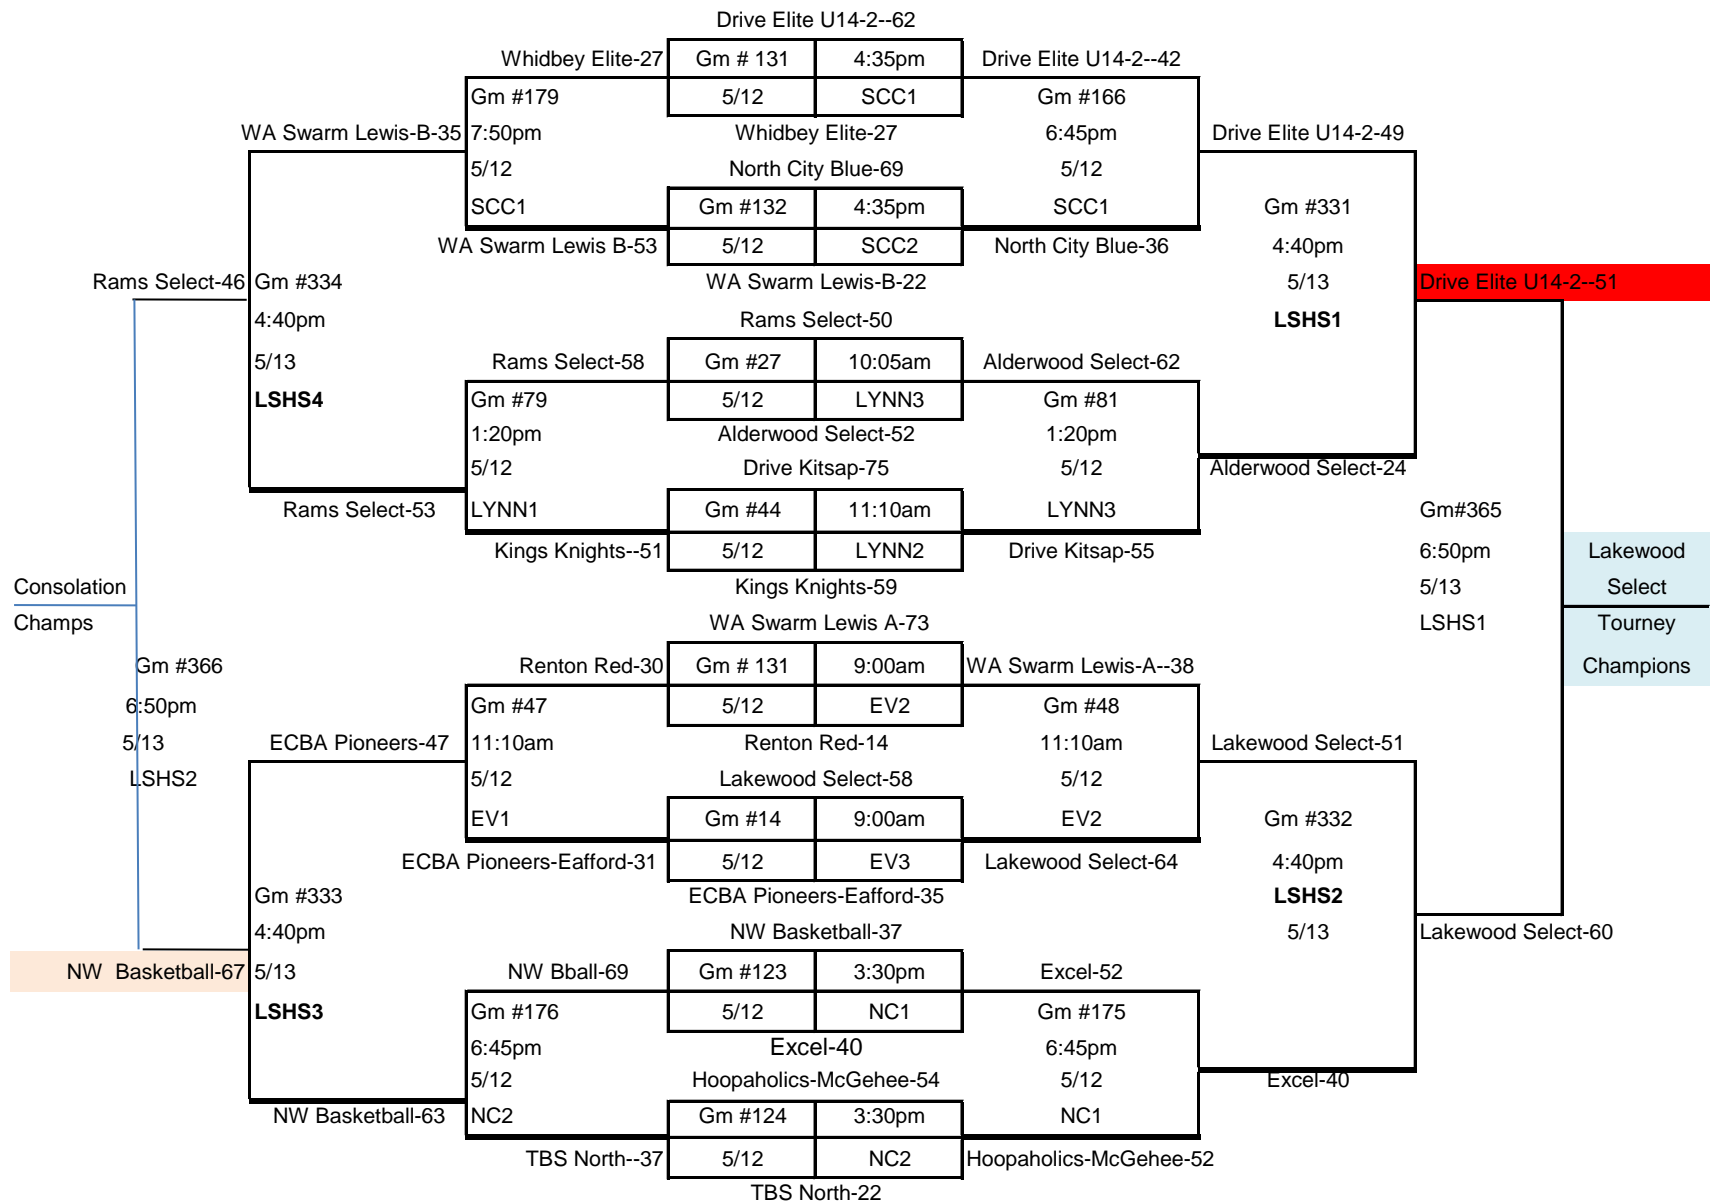

WTA 8th Annual Puget Sound Classic Boys 8th Grade Red Division:

North City Blue-55

North City Blue-15	Gm #262	12:20pm	Drive Kitsap-60
Gm #315	5/13	LSHS4	Gm #
3:35pm	Drive Kitsap-68		3:35pm
5/13	WA Swarm Lewis-A--41		5/13
LSHS3	Gm #280	1:25pm	LSHS4
Hoopaholics-0	5/13	LSHS4	WA Swarm Lewis A-43
Hoopaholics-McGehee-42			

Alderwood Select--37

Gm #368	6:50pm
5/13	LSHS4

Excel-50

WA Swarm Lewis-B--58

Gm #367	6:50pm
5/13	LSHS3

ECBA Pioneers-43