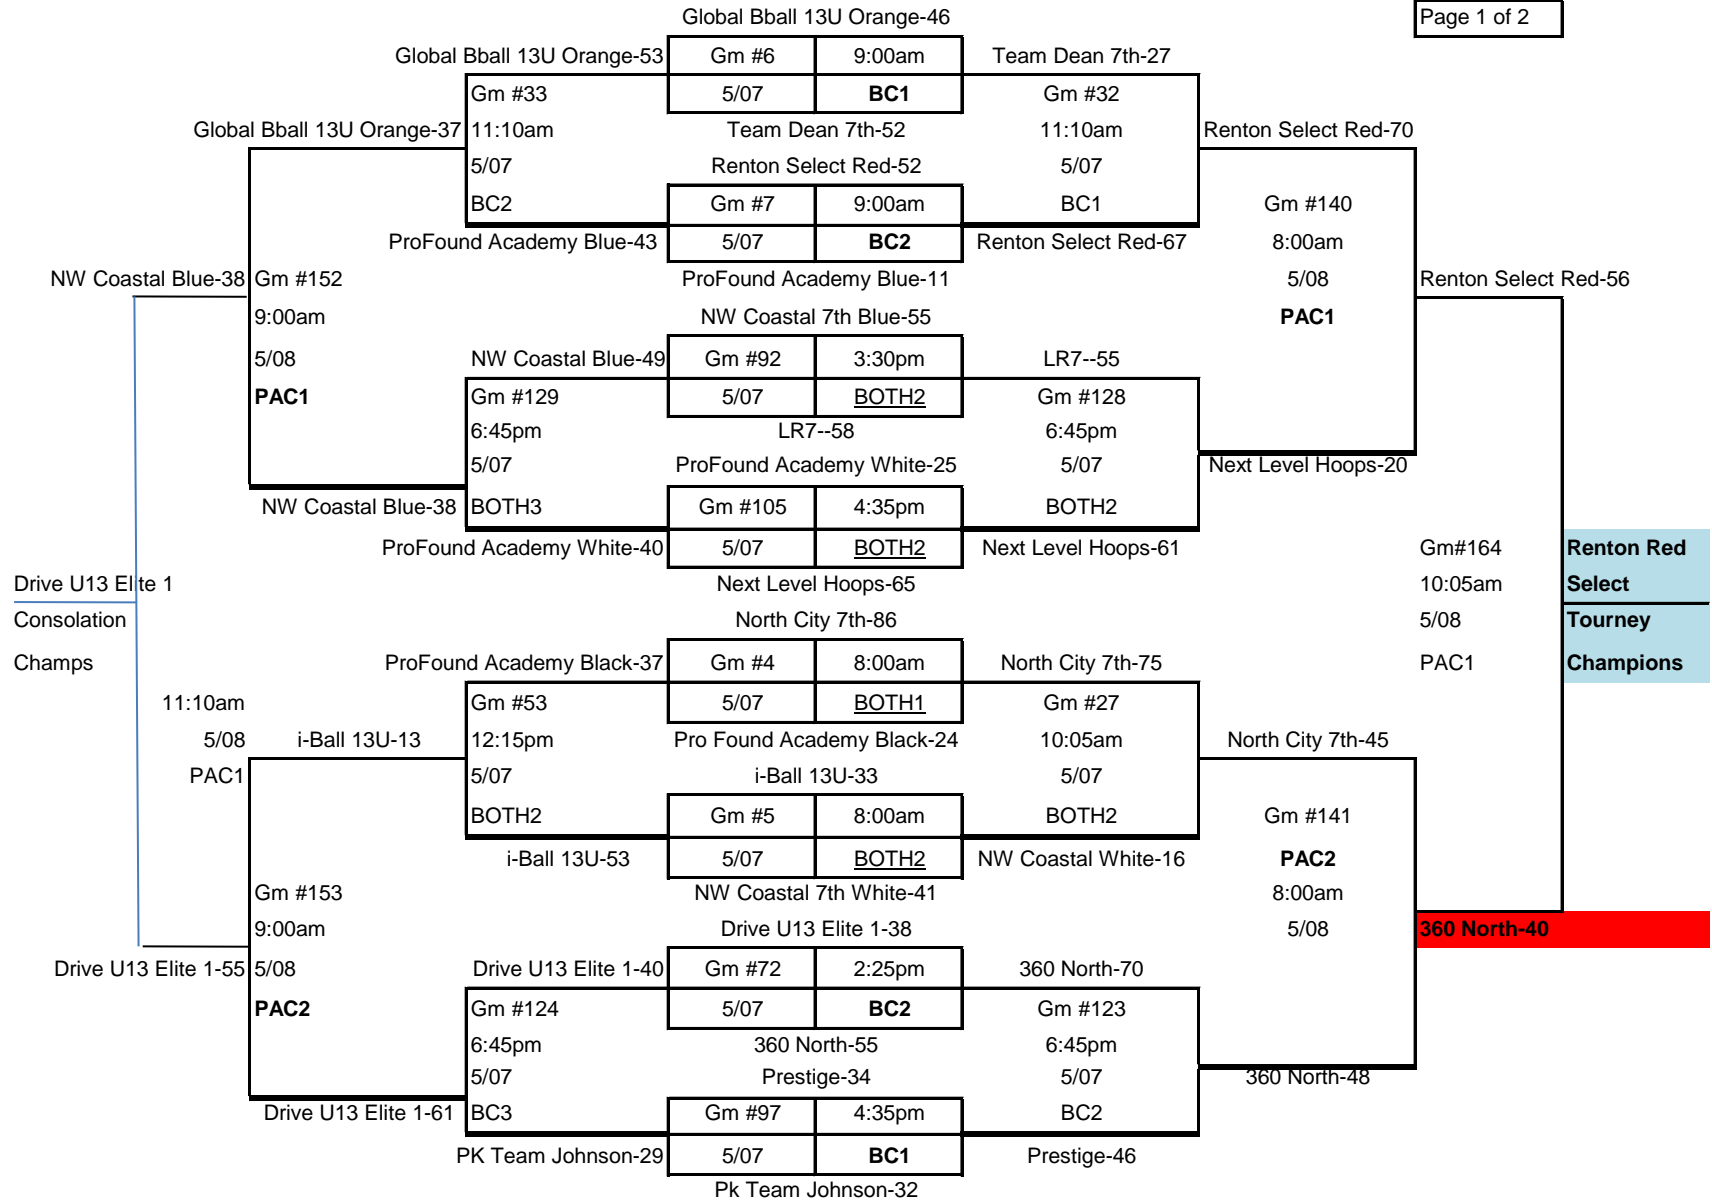

WTA 11th Annual Puget Sound Classic Boys 7th Grade Division:

ProFound Academy Blue-15			
ProFound Academy White	Gm #188	12:15pm	ProFound Academy Blue-35
Gm #213	5/08	PAC1	Gm #212
2:25pm	ProFound Academy White-0		2:25pm
5/08	ProFound Academy Black-11		5/08
PAC2	Gm #189	12:15pm	PAC1
ProFound Academy Black	5/08	PAC2	PK Team Johnson-48

PK Team Johnson-62

Team Dean 7th-51

LR7-54	Gm #200	1:20pm	Team Dean 7th-46-OT
Gm #237	5/08	PAC1	Gm #236
4:35pm	LR7--42		4:35pm
5/08	NW Coastal White-30		5/08
PAC2	Gm #201	1:20pm	PAC1
NW Coastal White-26	5/08	PAC2	Prestige-49-OT

Prestige-41

Next Level Hoops-30

Gm #165	10:05am
5/08	PAC2

North City 7th-56

Global 13U Orange-64

Gm #177	11:10am
5/08	PAC2

i-Ball 13U-45