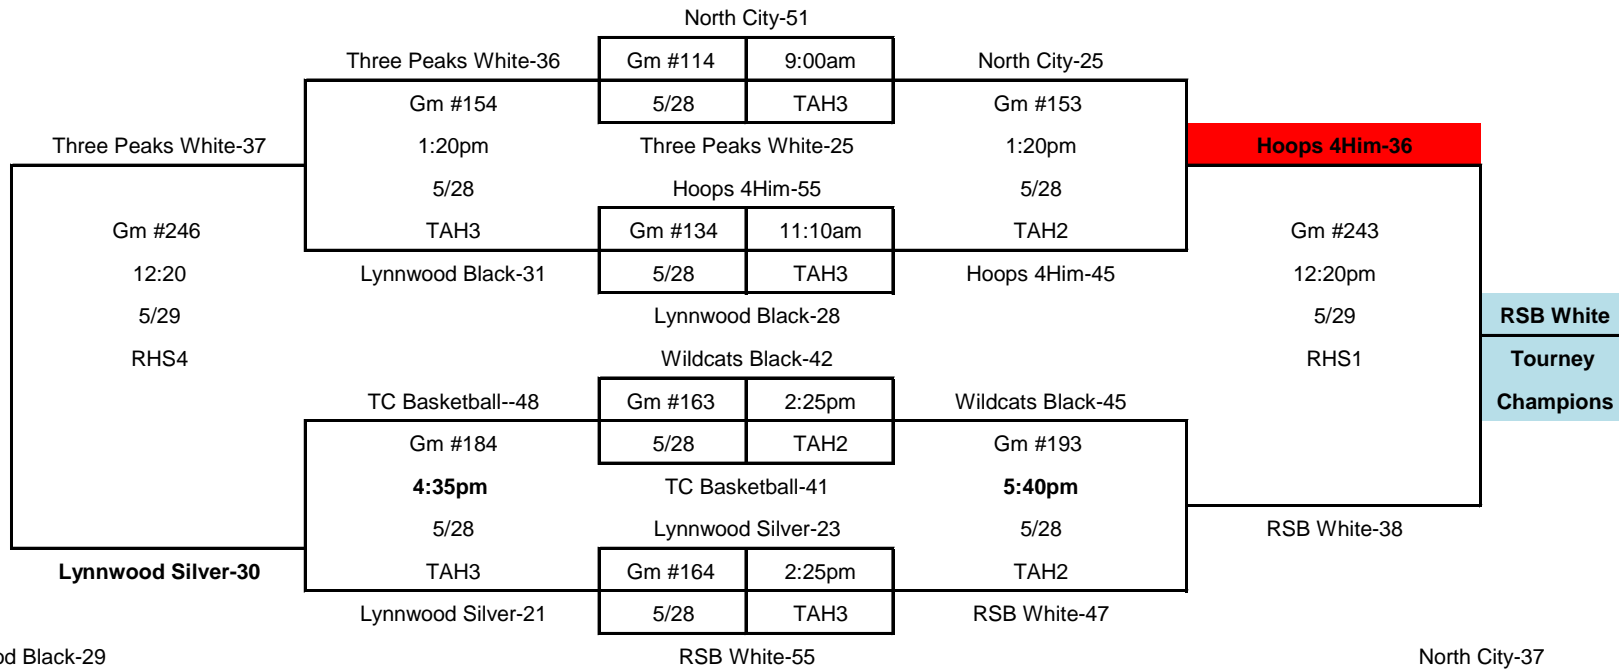

WTA 34th Annual Slamma Jamma Boys 7th Red Division

Black Bracket

Gold Bracket

Lynnwood Black-29

Gm #263	3:35pm
5/29	RHS1

North City-38

North City-37

Gm #257	2:30pm
5/29	RHS1

Wildcats Black-41