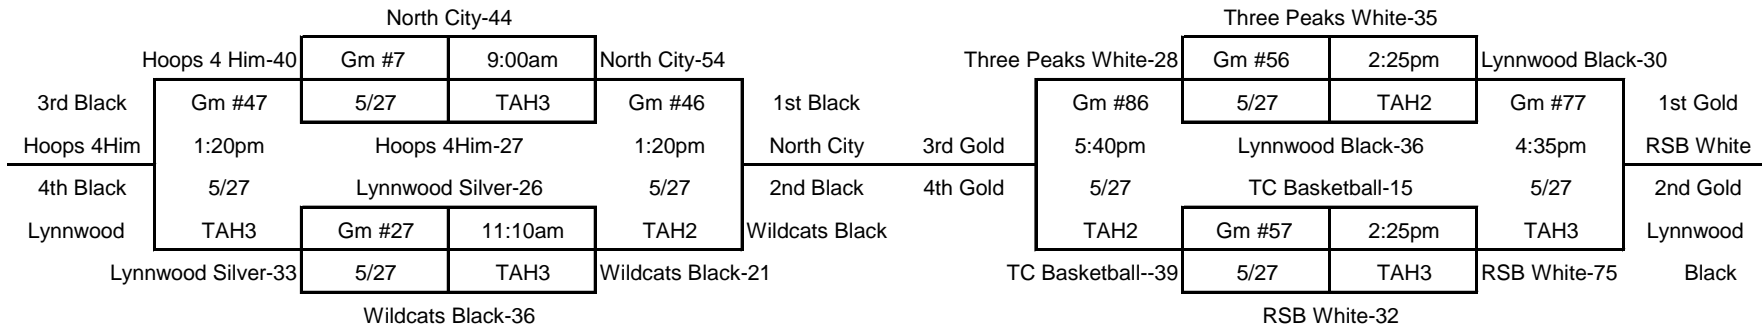

WTA 34th Annual Slamma Jamma Boys 7th Red Division

Black Bracket

Gold Bracket

Lynnwood Black-29

Gm #263	3:35pm
5/29	RHS1

North City-38

North City-37

Gm #257	2:30pm
5/29	RHS1

Wildcats Black-41