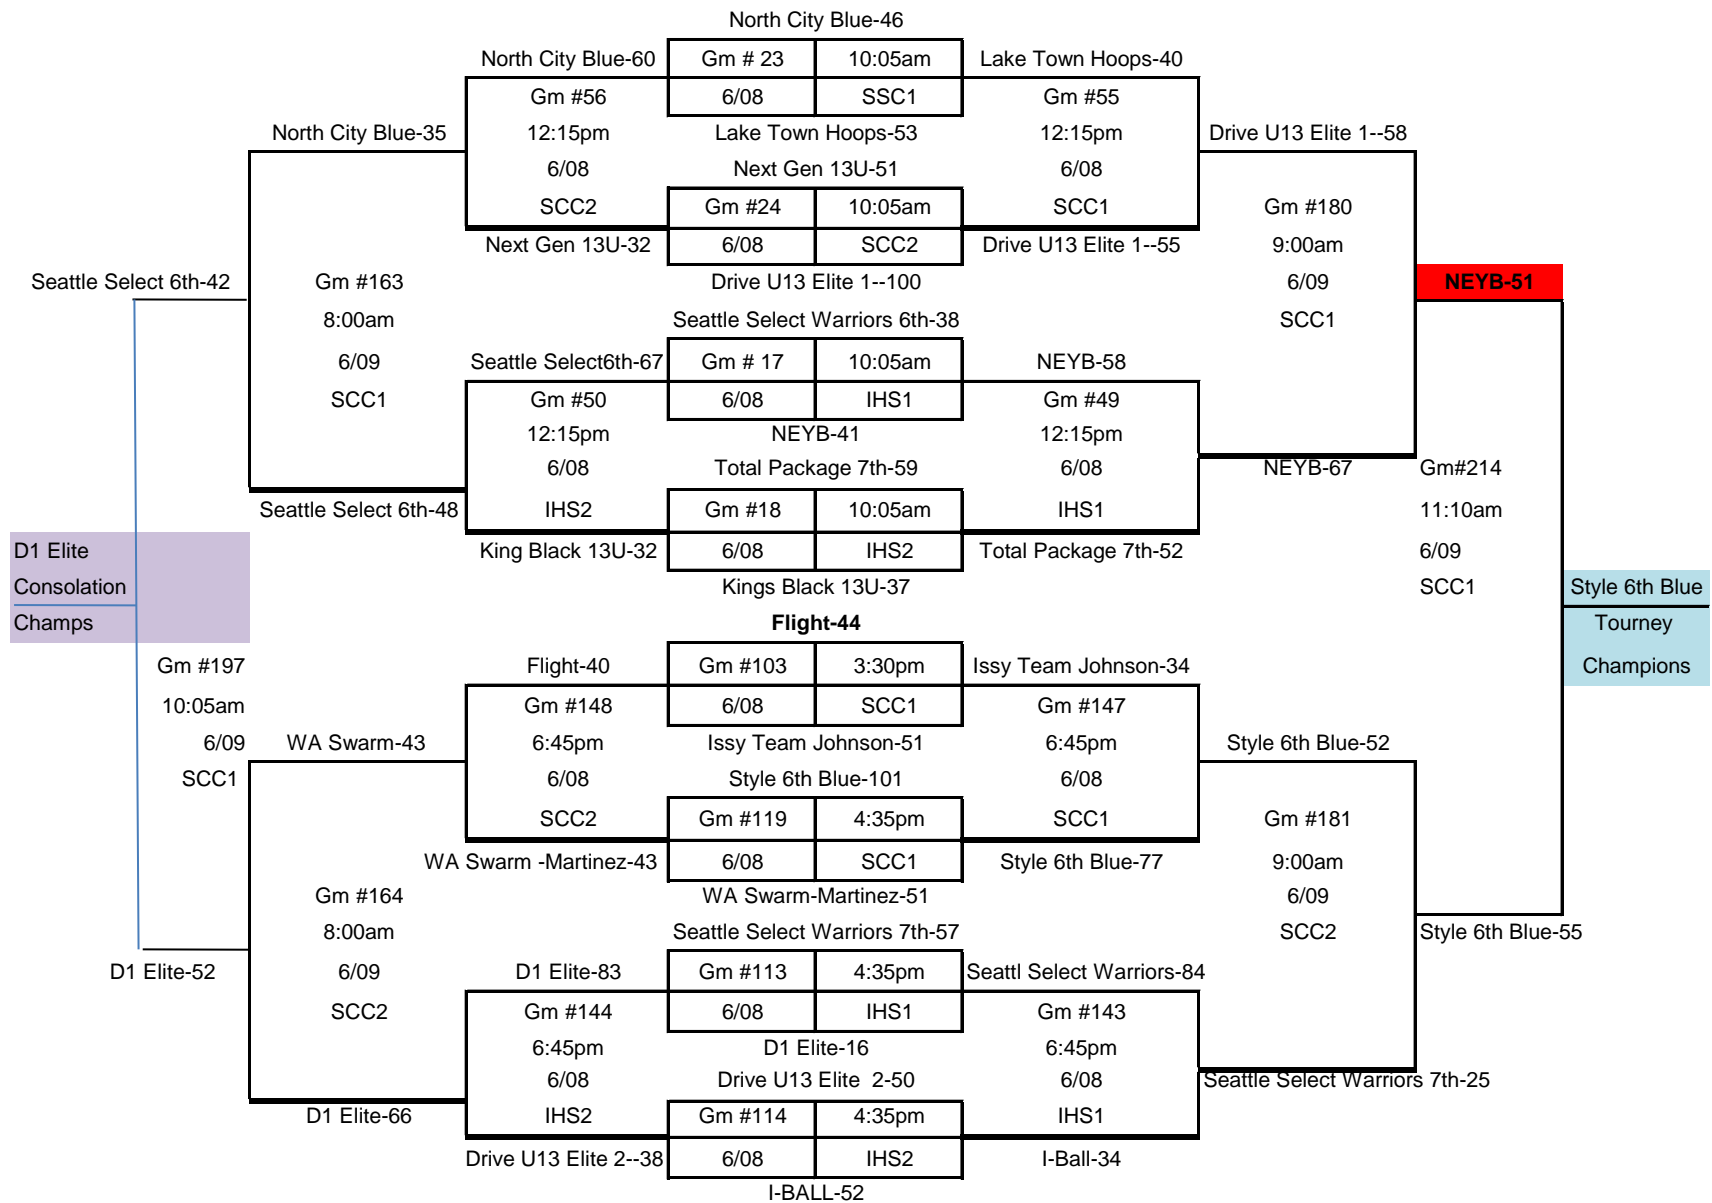

WTA 13th Annual Luau Boys 7th Blue Division:

BOYS 7TH BLUE

Lake Town Hoops-46			
Lake Town Hoops-57	Gm #231	12:15pm	Total Package-56
Gm #262	6/09	SCC1	Gm #261
2:25pm	Total Package-50		2:25pm
6/09	Issy Team -Johnson-41		6/09
SCC2	Gm #232	12:15pm	SCC1
Issy Team-Johnson-38	6/09	SCC2	I-BALL-41

I-Ball-51

Next Gen 13U--45			
Next Gen 13U-51	Gm #248	1:20pm	Kings Black 13U-50-OT
Gm #275	6/09	SCC1	Gm #274
3:30pm	Kings Black 13U-60		3:30pm
6/09	Flight-54		6/09
SCC2	Gm #249	1:20pm	SCC1
Drive U13 Elite 2-42	6/09	SCC2	Flight-46--OT